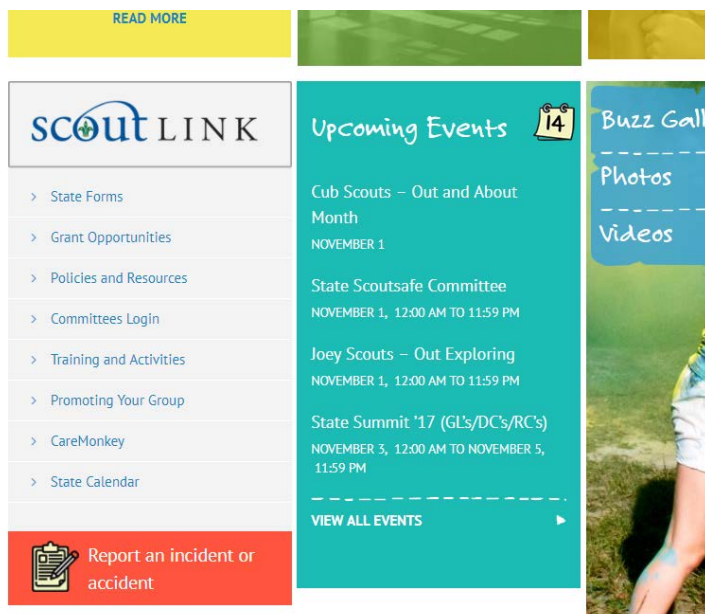

SCOUTS AUSTRALIA NSW SCREEN CAPTURE TOUR HOW TO ACCESS SCOUTLINK

1. Visit www.nsw.scouts.com.au

2. Scroll down to the “ScoutLink” Section in the bottom left hand corner of the page.

3. Click on ScoutLink.

4. Click on the buttons to navigate to the required section.

- Button 1: ScoutLink
- Button 2: FAQs
- Button 3: ScoutLink resources
- Button 4: ScoutLink training