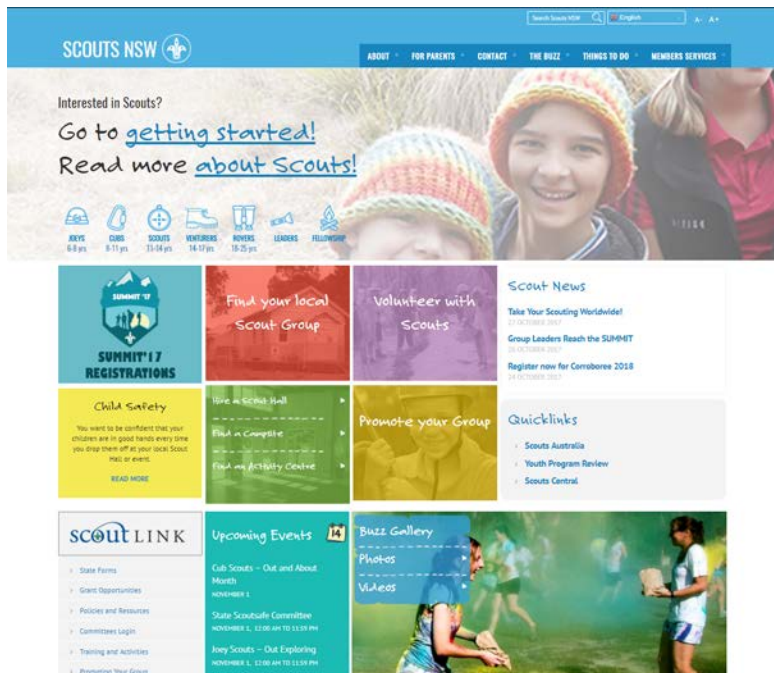

SCOUTS AUSTRALIA NSW SCREEN CAPTURE TOUR HOW TO ACCESS SCOUTLINK

1. Visit www.nsw.scouts.com.au

2. Scroll down to the “ScoutLink” Section in the bottom left hand corner of the page.

3. Click on ScoutLink.