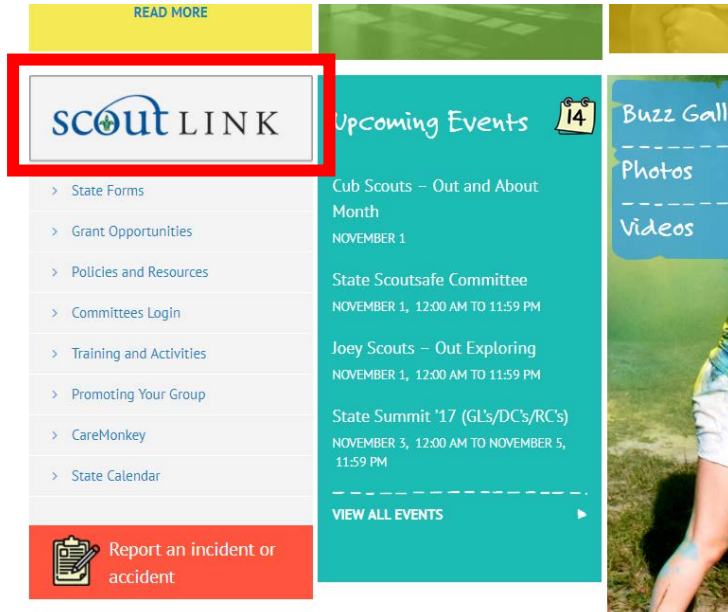

SCOUTS AUSTRALIA NSW SCREEN CAPTURE TOUR HOW TO ACCESS SCOUTLINK

1. Visit www.nsw.scouts.com.au

2. Scroll down to the “ScoutLink” Section in the bottom left hand corner of the page.

3. Click on ScoutLink.