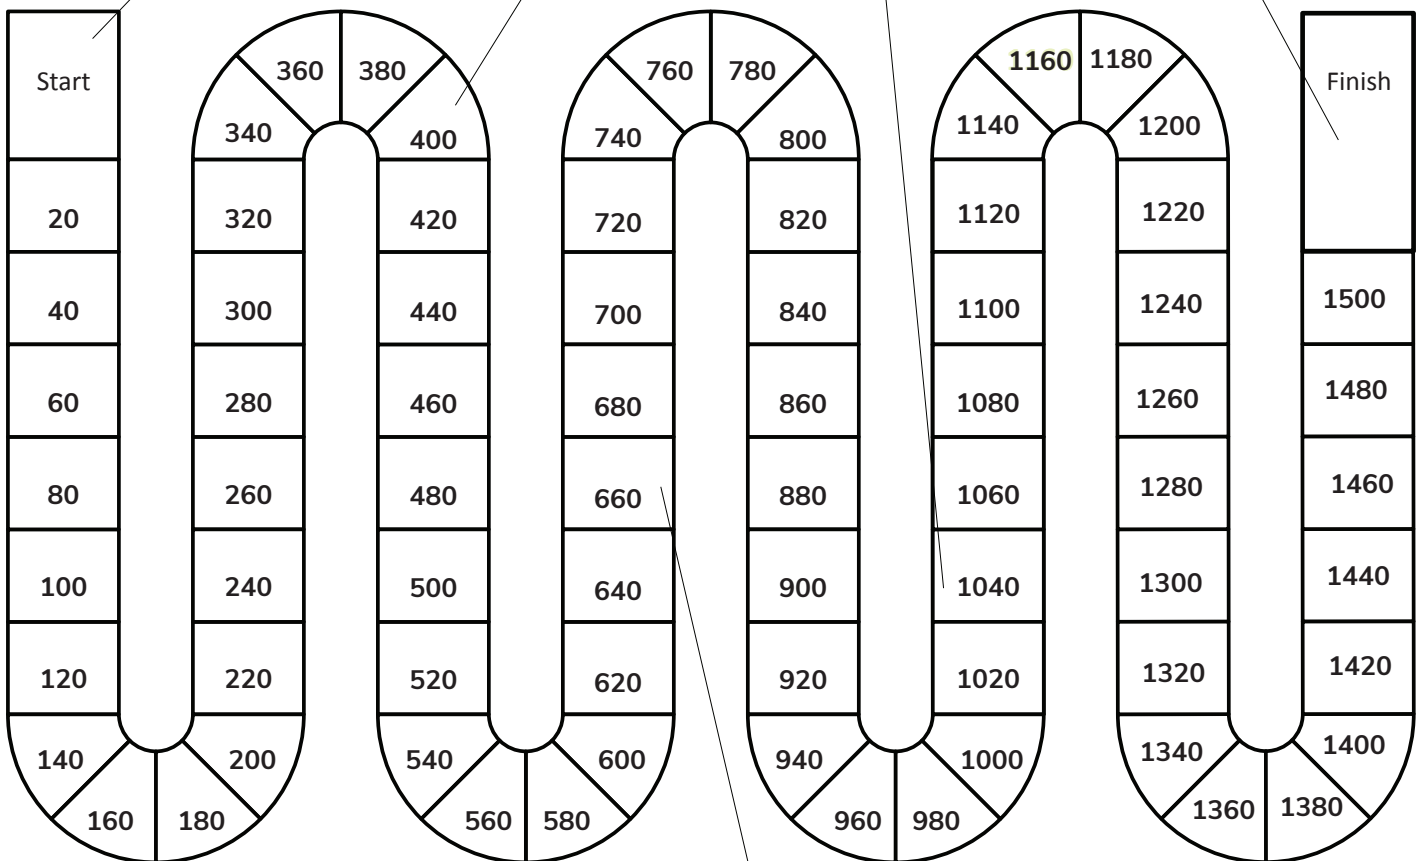

Track Your Kilometres!

Starting at Byron

You've made it to Armidale!

Pitstop in Cobar

Made it to Silverton!